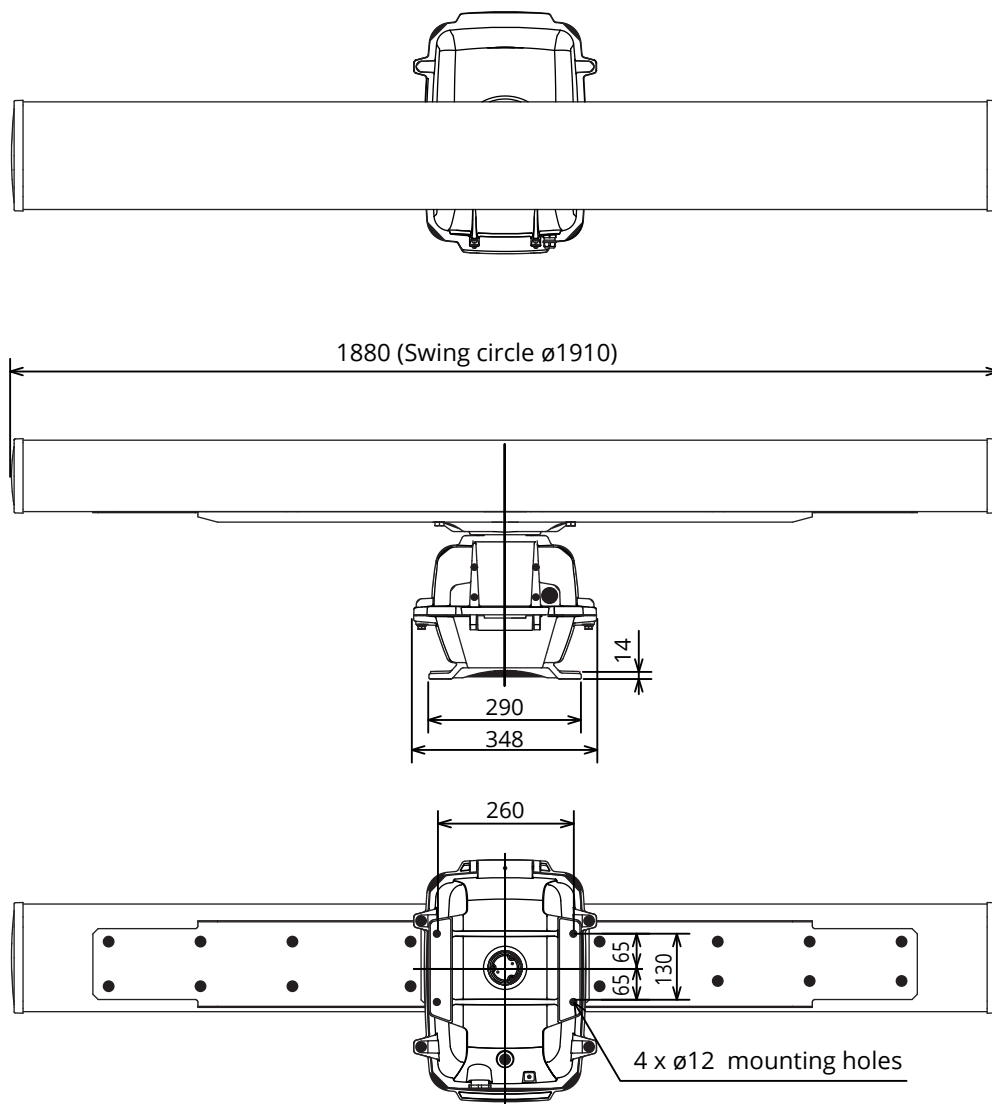

# NKE-2103-6 / NKE-2103-6HS Scanner footprint

## MOUNTING DIMENSIONS (TOP VIEW)