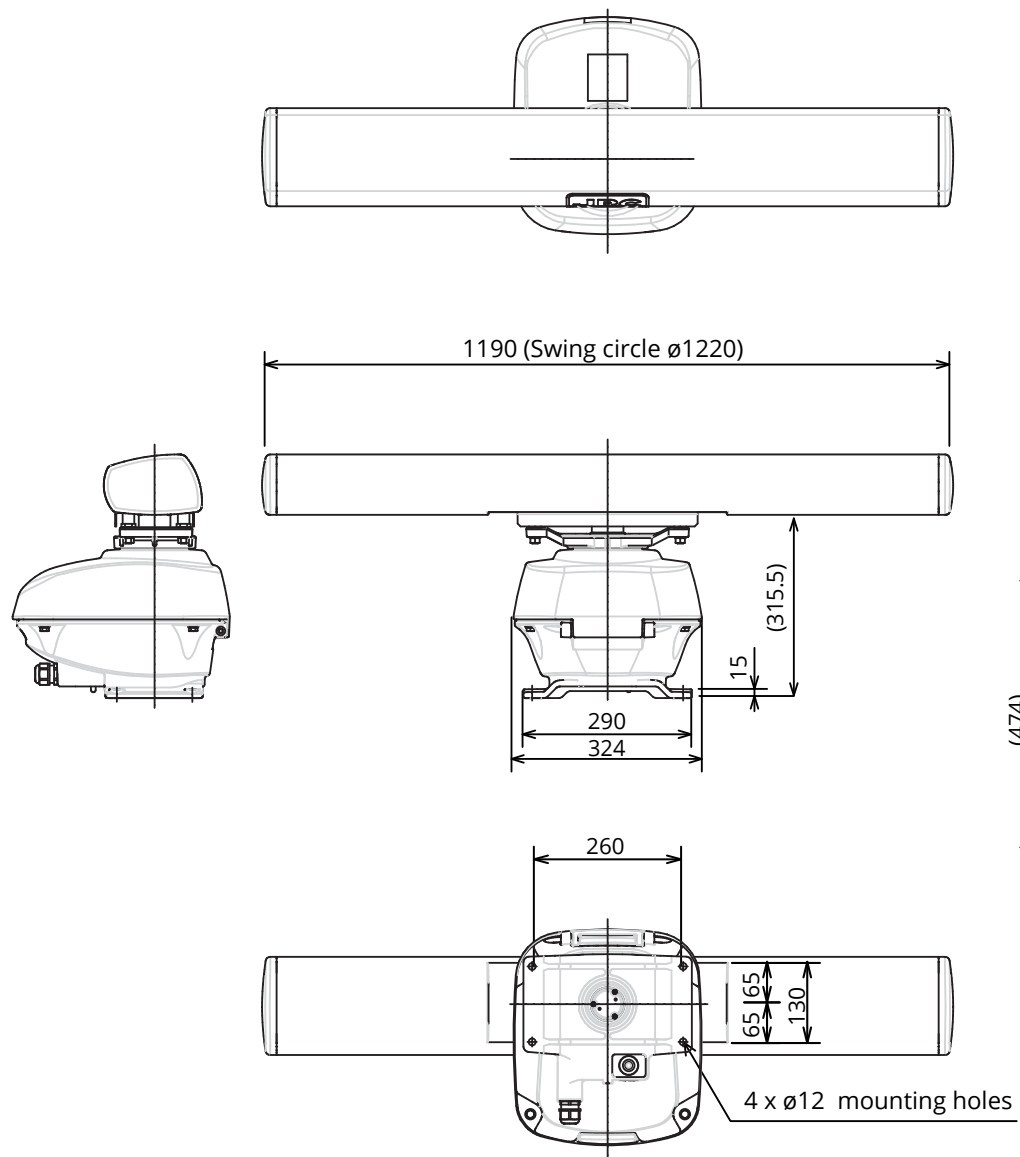

NKE-2063 Scanner footprint

MOUNTING DIMENSIONS (TOP VIEW)