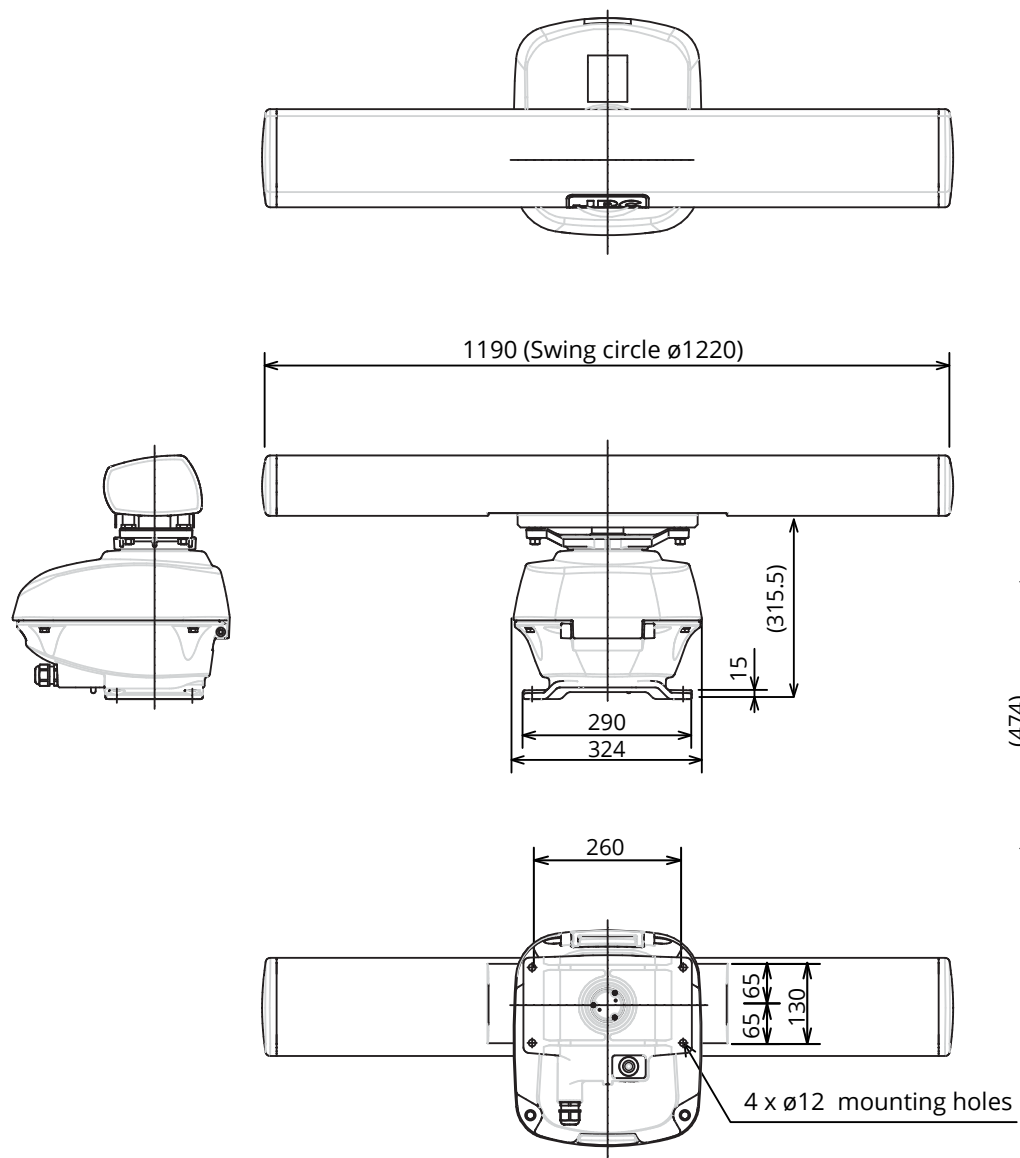

NKE-2063 Scanner footprint

MOUNTING DIMENSIONS (TOP VIEW)