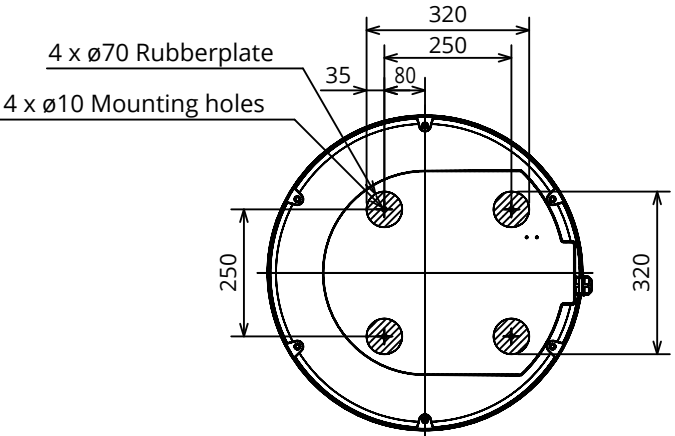

NKE-2042 Scanner footprint

MOUNTING DIMENSIONS (TOP VIEW)

FORWARD
←