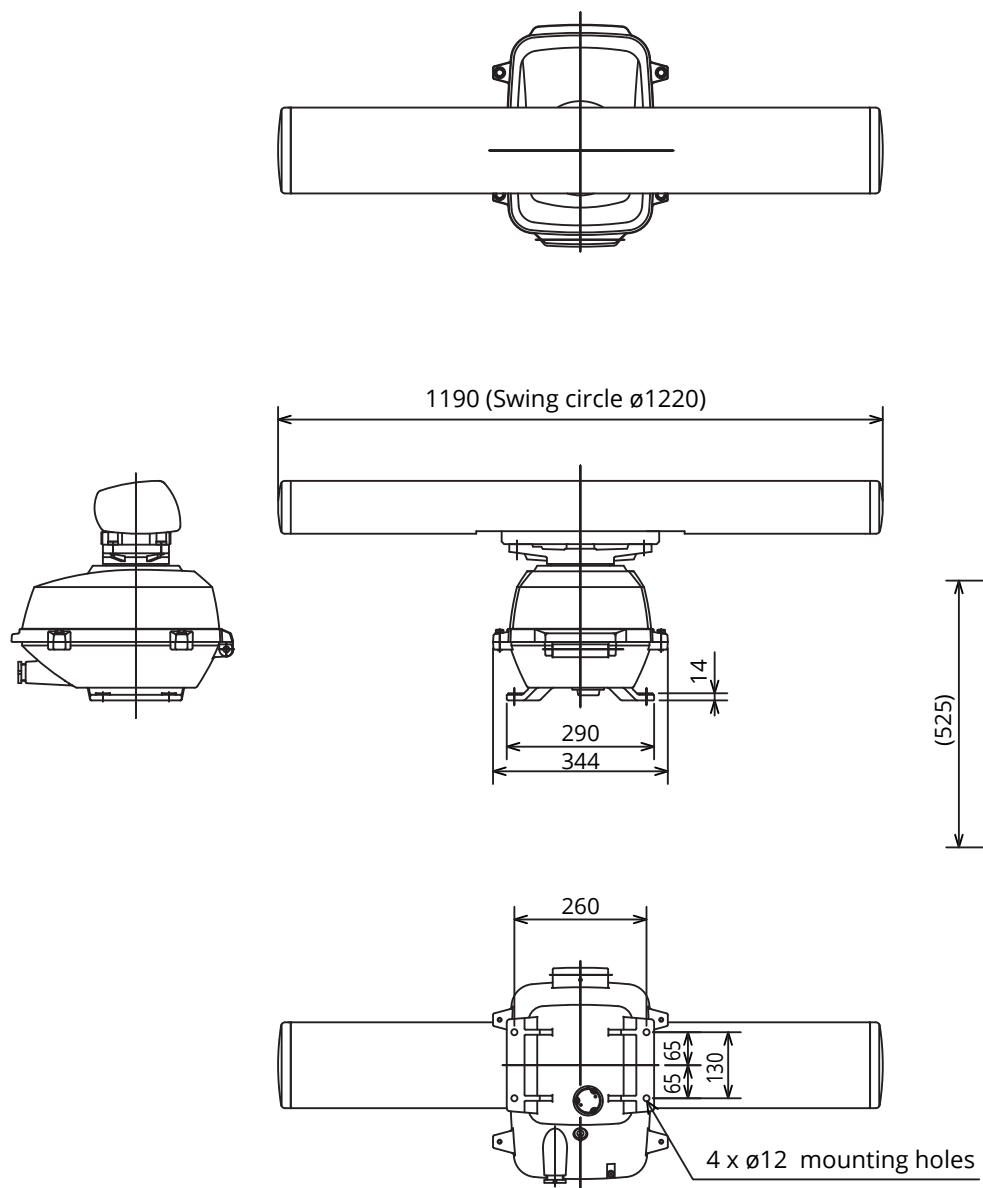

NKE-2062 Scanner footprint

MOUNTING DIMENSIONS (TOP VIEW)