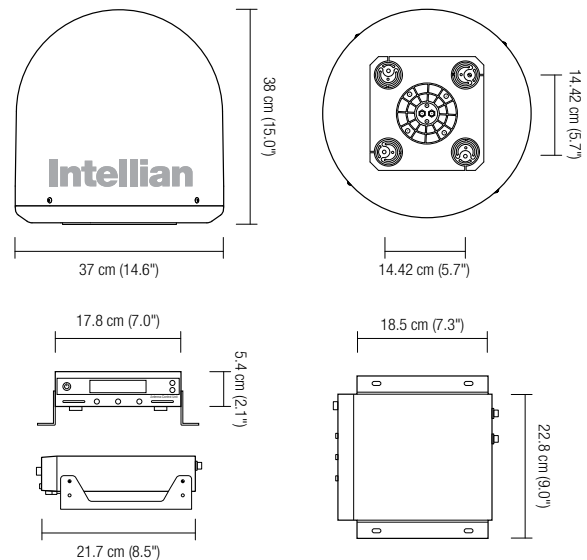

Antenna Dimensions

ISO 9001 Certified

Headquarters
Innovation Center & Factory
Intellian Technologies, Inc.
348-5 Chungho-Ri, Jinwi-Myeon
Pyeongtaek-Si, Gyeonggi-Do 451-862 Korea
T +82 31 379 1000 F +82 31 377 6185

APAC
Seoul Office
Intellian Technologies, Inc.
2F Dongik Building, 98 Nonhyun-Dong
Gangnam-Gu, Seoul 135-010 Korea
T +82 2 511 2244 F +82 2 511 2235

Americas
Irvine Office
Intellian Technologies USA, Inc.
9004 Research Drive
Irvine, CA 92618 USA
T 949 727 4498 F 949 271 4183

EMEA
Rotterdam Office
Intellian B.V.
Bristolstraat 1, 3047AB
Rotterdam, The Netherlands
T +31 1 0820 8655 F +31 1 0820 8656

Intellian has more worldwide offices. Addresses, phone numbers, and fax numbers are listed on the Intellian Website at www.intelliantech.com