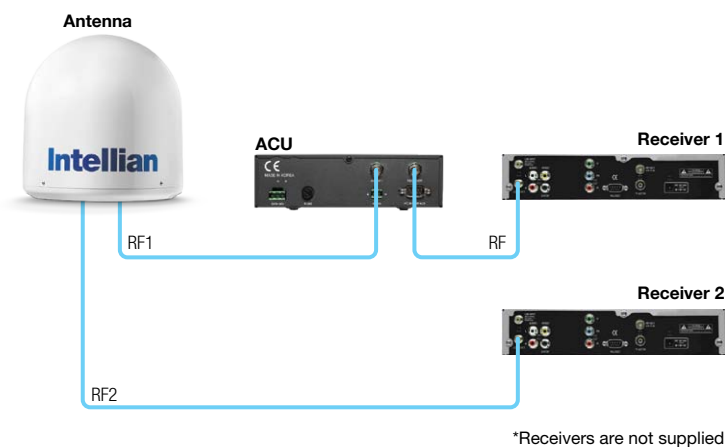

Intellian® i2

Compact and Smart Marine Satellite TV Antenna System

Technical Specification

Part	Specifications
B3-206U	Intellian i2 Satellite TV Antenna System
Physical	
Radome Height	38 cm / 15.0"
Radome Diameter	37 cm / 14.6"
Antenna Dish Diameter	33 cm / 13.0"
Weight	4.5 kg / 9.5 lbs
Operating Temp. Range	-15°C ~ 55°C / +5°F ~ 130°F
Storage Temp. Range	-25°C ~ 70°C / -13°F ~ 158°F
Water Ingress	IPX6
Performance	
Reception Frequency	Ku-band (10.7 ~ 12.75 GHz)
Polarization	Vertical / Horizontal
Minimum EIRP	51 dBW
Azimuth Range	680°
Elevation Range	10° to 80°
Ship's Motion	Roll ±25°, Pitch ±15°
Roll & Pitch Response Rate	60°/Sec
Turn Rate	60°/Sec
RF Output	Dual Output

Antenna Control Unit	
Dimensions (W x D x H)	17.8 x 21.7 x 5.4 cm / 7.0" x 8.5" x 2.1"
Weight	1.2 kg / 2.6 lbs
Display	2 line 20 character VFD module
Power Input	Input : 9.0~30.0 V DC (Typ. 30 W, max 50 W)
GPS Interface	Built-in (NMEA 0183 GPS)

Key Features

- Travel further north or south with extended elevation range 10° to 80°
- Stay locked on in rough seas, 60° per second turning rate
- Compatible with global satellite TV service providers
- Smaller size with bigger performance
- Simplicity of design, no fragile compass and no rate sensor
- Switch channels as fast as you do at home

System Diagram