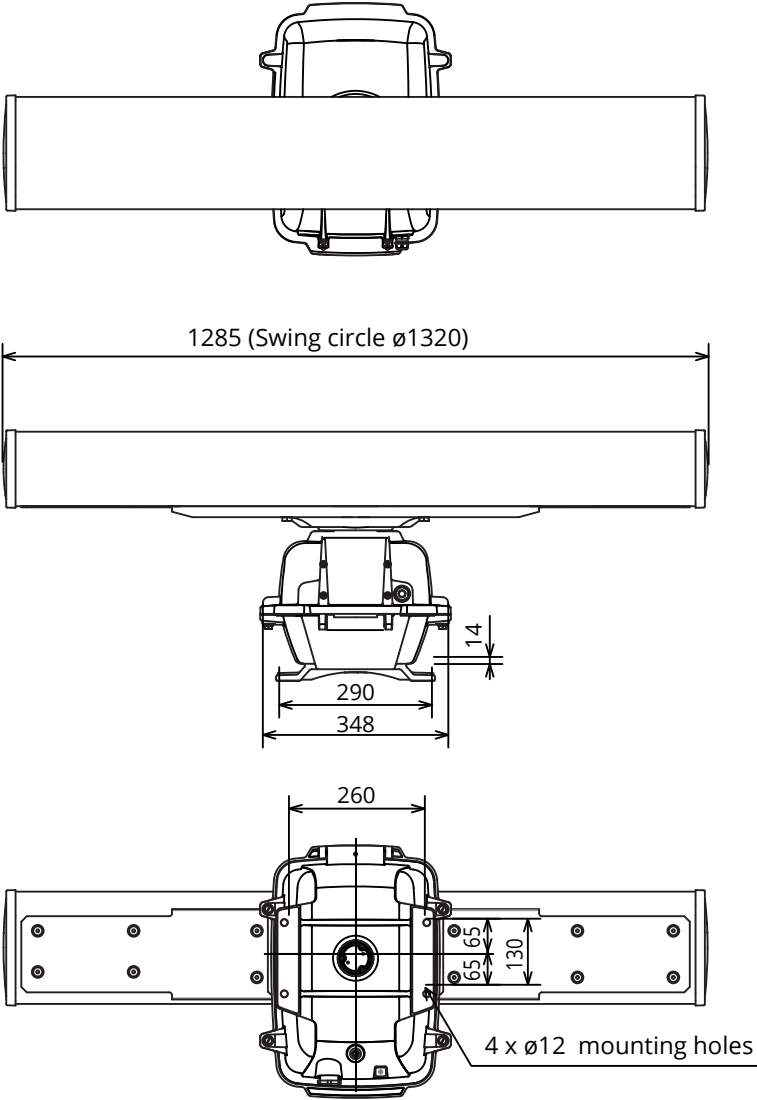

NKE-2103-4 / NKE-2103-4HS Scanner footprint

MOUNTING DIMENSIONS (TOP VIEW)